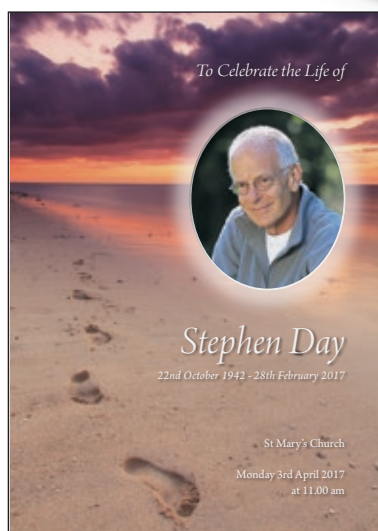

Beach Footprints

Order of Service

Alternative version

This design also has an alternative version if you would prefer a sunset design.