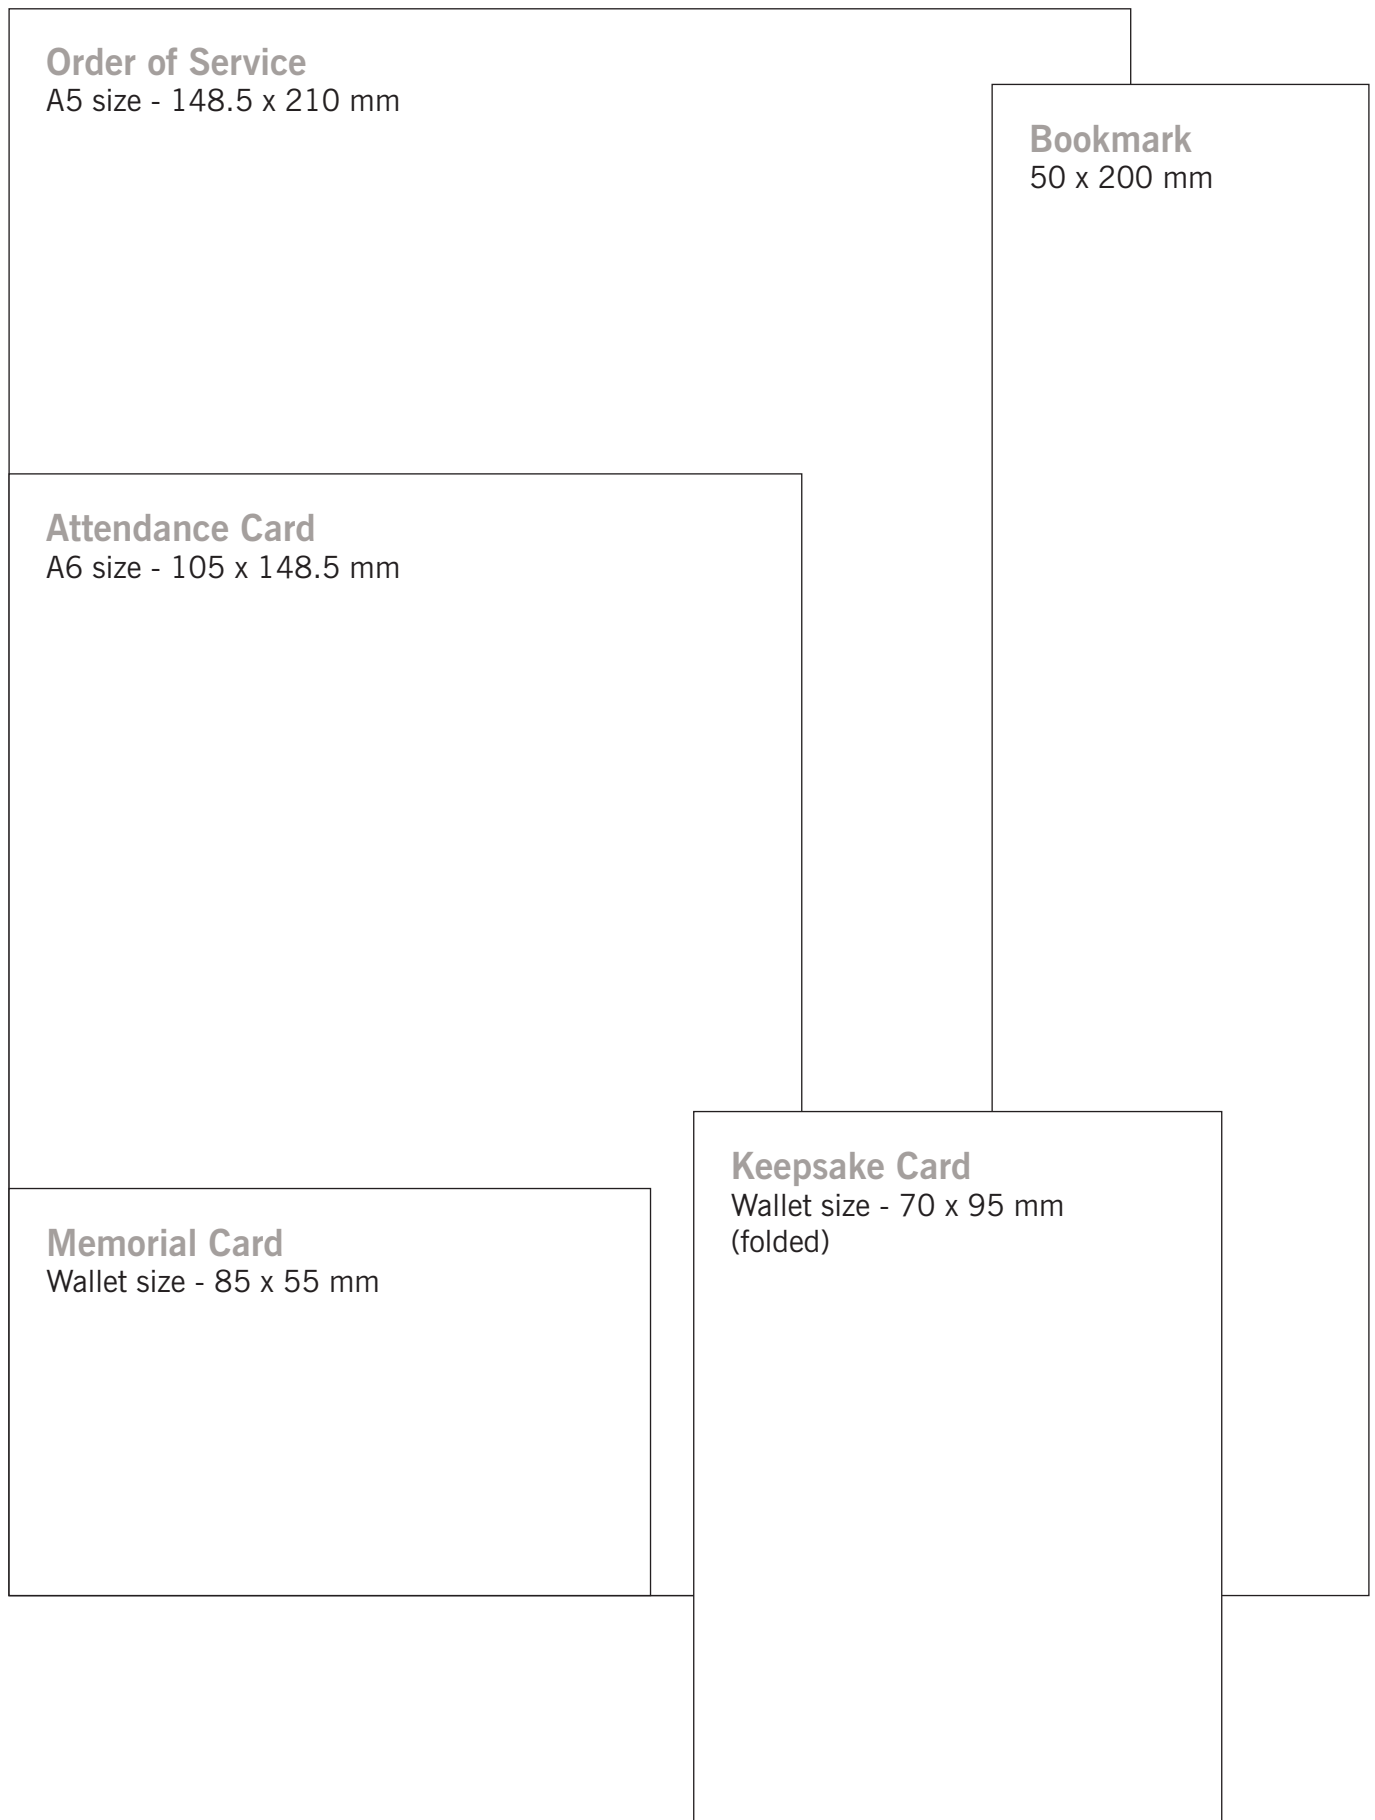

# Size Chart

**Order of Service**

A5 size - 148.5 x 210 mm

**Bookmark**

50 x 200 mm

**Attendance Card**

A6 size - 105 x 148.5 mm

**Memorial Card**