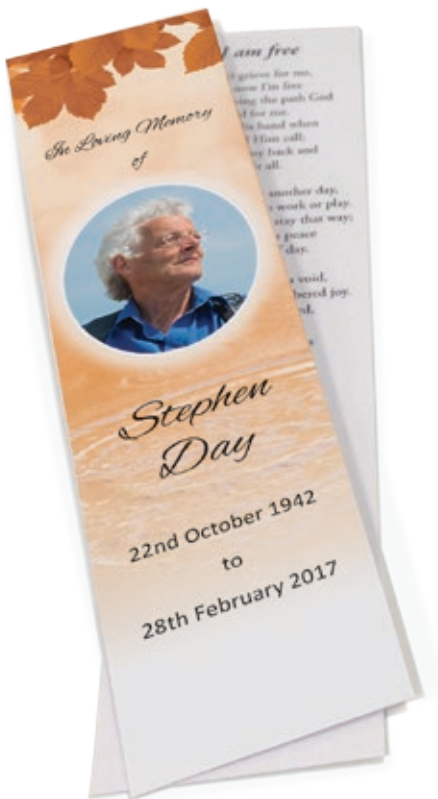

Bookmark

Memorial Card

Attendance Card

Small Book of Condolence

Large Book of Condolence